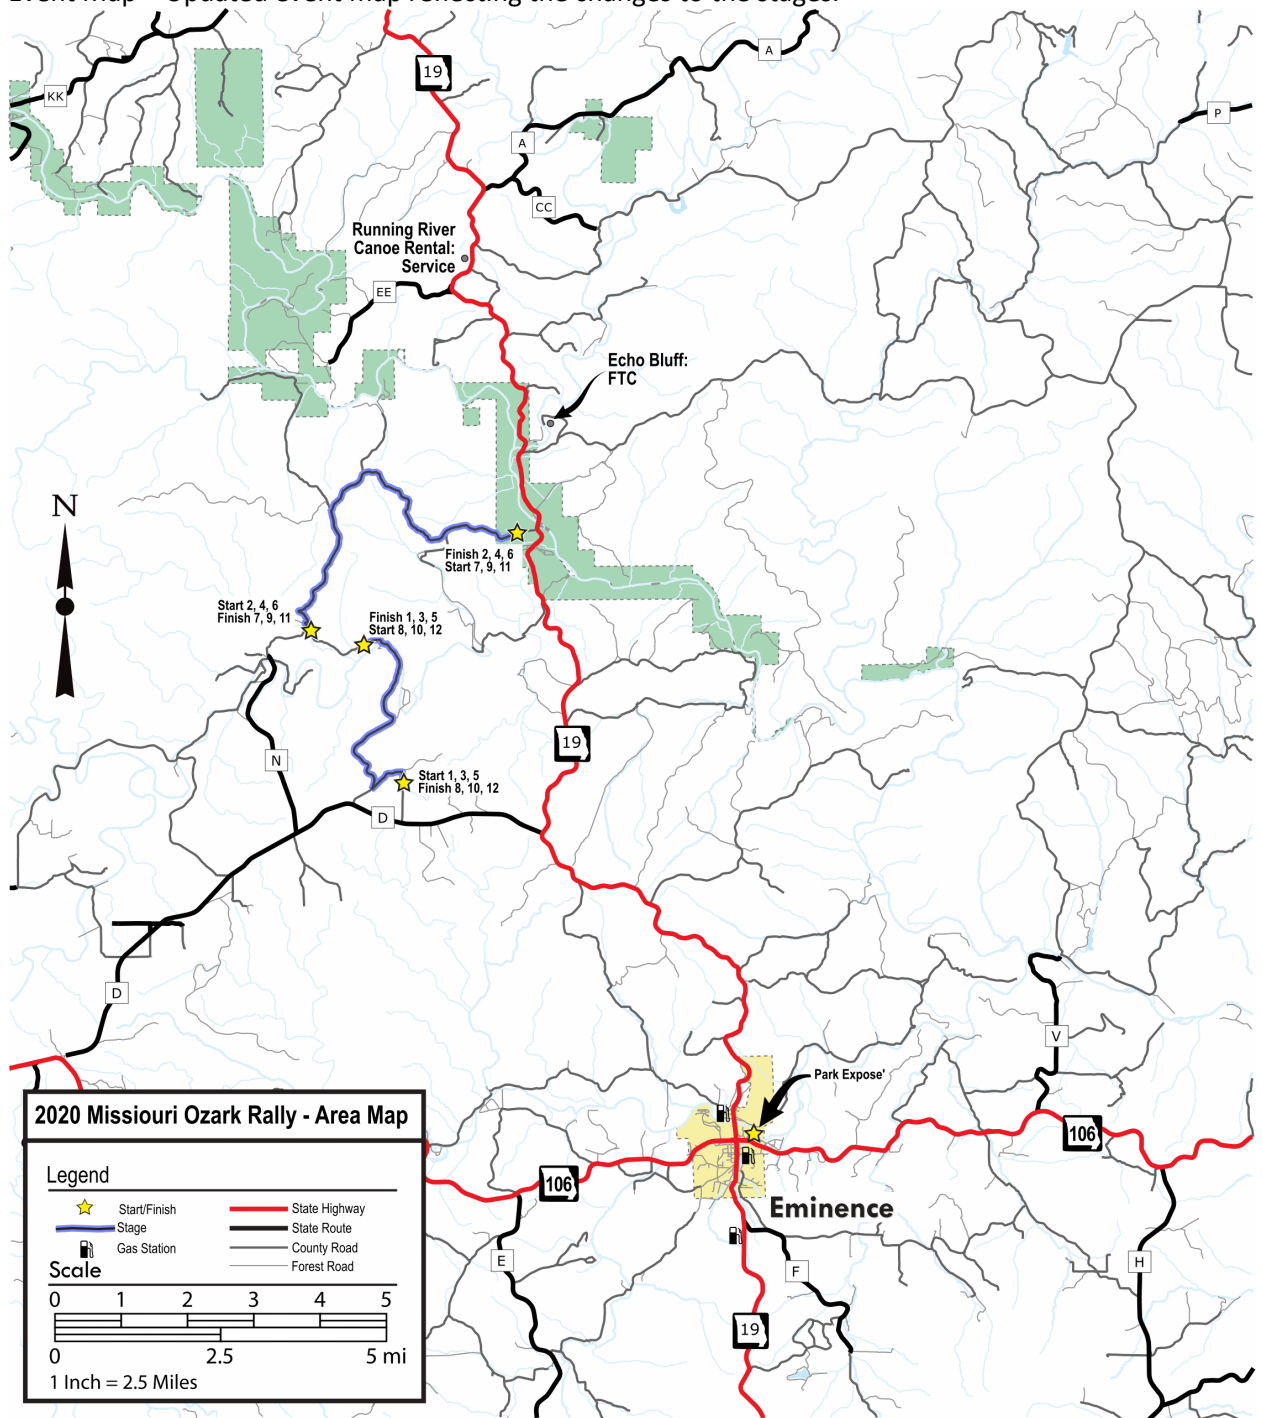

Bulletin #1
2020 Missouri Ozark Rally
December 23, 2019

To: All Competitors
 Subject: Corrections to Supps

1. 5.5 – Volunteer registration:
 - a. Friday 11/10 – Double O Saloon Eminence, MO
 - b. Saturday 11/11 – Betty Lea Lodge at Echo Bluff State park in Eminence, MO
2. Appendix 1 – Competition Schedule. The competition schedule has changed. The updated schedule is attached.

January 11, 2020		Competitor Schedule										15 cars	
Sunset: 17:04													
Twilight Ends: 17:33													
	1st Car In	Svc Len	1st Car Out	Transit Miles	Transit Time	Avg Spd	Stage Miles	Bgy Time	1st Car Done	Last Car Done	MPL Over		
MTC 1 City Park			10:00										
Transit to SS #1				0.72	0:01	43 mph							
Stage 1 - Eminence City Park SS	10:01		10:04				0.25	1	10:05	10:20	10:50		
Transit to SS #2				10.58	0:20	32 mph							
Stage 2 - Northbound	10:25		10:28				11.16	20	10:48	11:03	11:33		
Transit to SS #3				8.14	0:18	27 mph							
Stage 3 - Northbound #2	11:06		11:27				11.16	20	11:47	12:02	12:32		
Transit to SS #4				8.14	0:18	27 mph							
Stage 4 - Northbound #3	12:05		12:26				11.16	20	12:46	13:01	13:31		
Transit to Service				5.25	0:16	20 mph							
				32.11 transit			33.73 stage			66.56 total miles			
ATC 2 Service	13:02	75	14:17										
Transit to SS #5				5.27	0:12	26 mph							
Stage 5 - Southbound #1	14:29		14:32				11.12	20	14:52	15:07	15:37		
Transit to SS #6				8.38	0:19	26 mph							
Stage 6 - Southbound #2	15:11		15:31				11.12	20	15:51	16:06	16:36		
Transit to SS #7				8.38	0:19	26 mph							
Stage 7 - Southbound #3	16:10		16:30				11.12	20	16:50	17:05	17:35		
Transit to Echo Bluff MTC				11.58	0:23	30 mph							
				33.61 transit			33.36 stage			66.97 total miles			
MTC 3 Echo Bluff	17:13								17:13	17:28	17:58		
				65.72 transit			67.09 stage			133.53 total miles			

3. Event Map – Updated event map reflecting the changes to the stages.

Thank you,
Mical Davis
Chairman